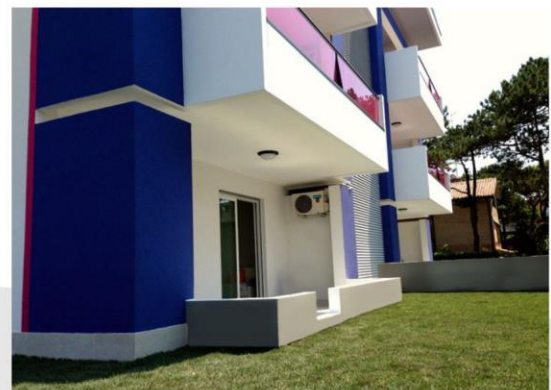

+39 0431 439901

www.livenza.com