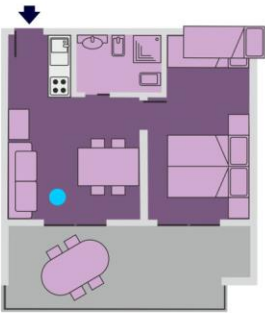

Via del Leone, 38 BIBIONE TERME

50m. > Beach 50m. > Central promenade 100m. > Thermae

Suite

Bilocale 4/5 Persone
Zweizimmerwohnung 4/5 Personen
Two-rooms-flat 4/5 People

+1 extrabed on request for 6th person