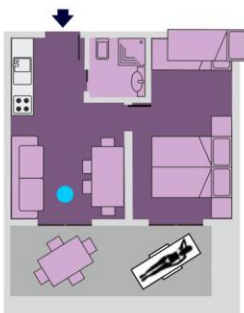

Prestige

Bilocale 4 Persone
Zweizimmerwohnung 4 Personen
Two-rooms-flat 4 People

Extrabed on request for 5th person