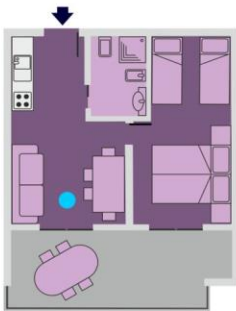

Executive

Bilocale 4/5 Persone
Zweizimmerwohnung 4/5 Personen
Two-rooms-flat 4/5 People

Extrabed on request for 6th person