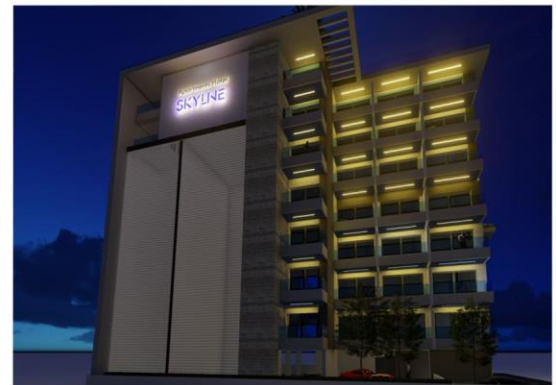

SKYLINE

www.skylinecaorle.com

Via Giorgione, 3 CAORLE

VIDEO

SUMMER2025

All brand new!

150m. > Beach 30m. > Central promenade 350m. > Historic center

- All brand new resort
- Most units with seaview
- High quality standards & comforts
- Central position
- Rooftop infinity pool
- Parking-place in site