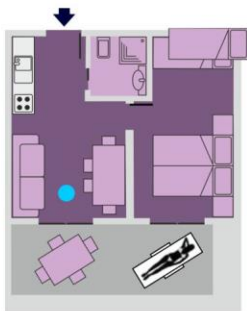

Emotion

Bilocale 4 Persone
Zweizimmerwohnung 4 Personen
Two-rooms-flat 4 People

Extrabed on request for 5th person