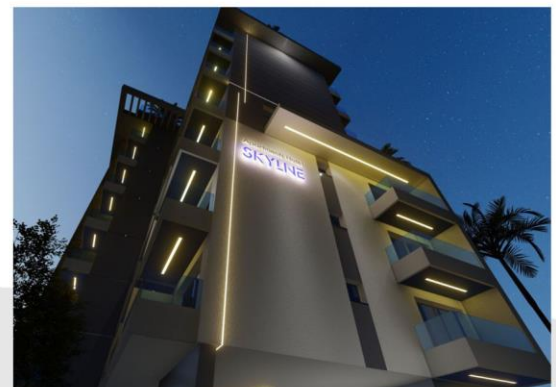

SKYLINE

www.skylinecaorle.com

Via Giorgione, 3 CAORLE

VIDEO

SUMMER2025

All brand new!

150m. > Beach 30m. > Central promenade 350m. > Historic center

- All brand new resort
- Most units with seaview
- High quality standards & comforts
- Central position
- Rooftop infinity pool
- Parking-place in site