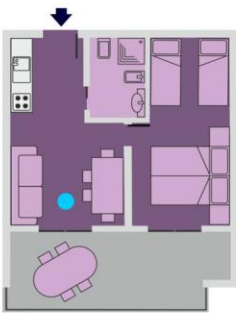

Engage

Bilocale 4/5 Persone
Zweizimmerwohnung 4/5 Personen
Two-rooms-flat 4/5 People

Extrabed on request for 6th person