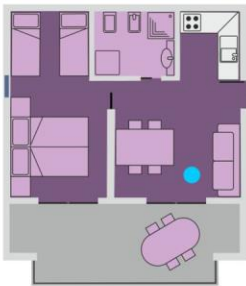

Lounge

Bilocale 4/5 Persone
Zweizimmerwohnung 4/5 Personen
Two-rooms-flat 4/5 People

+1 extrabed on request for a 6th person