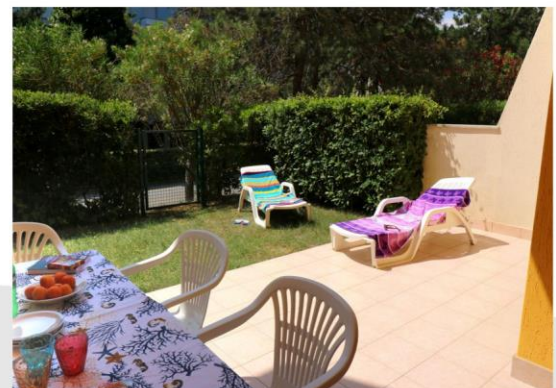

+39 0431 439901

www.livenza.com